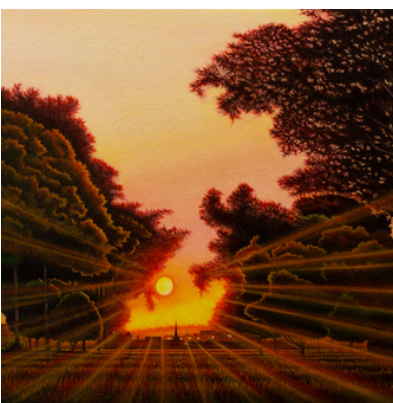

Untitled Oil Study,
oil on polyester,
30 x 60 cm
$1800